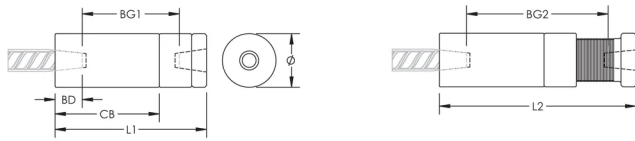

Unit Weight: 1.19 kg

Designed to Meet: AASHTO; ABNT NBR 8548:1984; ACI 318 Type 1 (125% Specified Yield); ACI 318 Type 2 (Specified Tensile); ACI 349; ACI 359; AS3600

Package Quantity: 12

ADDITIONAL PRODUCT DETAILS

Bar dimensions and weights listed may vary by region. Coupler sizes not shown may be available by special order. Contact your nVent LENTON representative for more information.

DIAGRAMS

WARNING

nVent products shall be installed and used only as indicated in nVent's product instruction sheets and training materials. Instruction sheets are available at www.nvent.com and from your nVent customer service representative. Improper installation, misuse, misapplication or other failure to completely follow nVent's instructions and warnings may cause product malfunction, property damage, serious bodily injury and death and/or void your warranty.

North America

+1.800.753.9221

Option 1 – Customer Care

Option 2 – Technical

Support

Europe

Netherlands:

+31 800-0200135

France:

+33 800 901 793

Europe

Germany:

800 1890272

Other Countries:

+31 13 5835404

APAC

Shanghai:

+ 86 21 2412 1618/19

Sydney:

+61 2 9751 8500

Our powerful portfolio of brands:

CADDY

ERICO

HOFFMAN

ILSCO

SCHROFF

TRACHTE