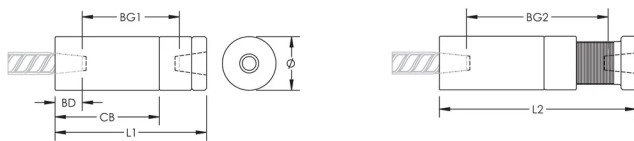

Unit Weight: 2.61 kg

Designed to Meet: AASHTO;ABNT NBR 8548:1984;ACI 318 Type 1 (125% Specified Yield);ACI 318 Type 2 (Specified Tensile);ACI 349;ACI 359;AS3600

Package Quantity: 6

ADDITIONAL PRODUCT DETAILS

Bar dimensions and weights listed may vary by region. Coupler sizes not shown may be available by special order. Contact your nVent LENTON representative for more information.

DIAGRAMS

WARNING

nVent products shall be installed and used only as indicated in nVent's product instruction sheets and training materials. Instruction sheets are available at www.nvent.com and from your nVent customer service representative. Improper installation, misuse, misapplication or other failure to completely follow nVent's instructions and warnings may cause product malfunction, property damage, serious bodily injury and death and/or void your warranty.

North America

+1.800.753.9221
Option 1 – Customer Care
Option 2 – Technical
Support

Europe

Netherlands:
+31 800-0200135
France:
+33 800 901 793

Europe

Germany:
800 1890272
Other Countries:
+31 13 5835404

APAC

Shanghai:
+ 86 21 2412 1618/19
Sydney:
+61 2 9751 8500

Our powerful portfolio of brands:

CADDY ERICO HOFFMAN ILSCO SCHROFF TRACHTE