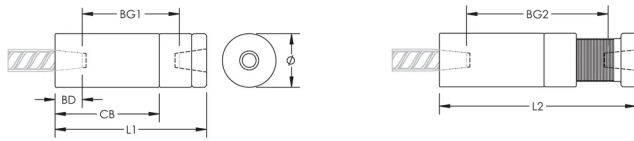

Unit Weight: 4.3 kg

Designed to Meet: AASHTO; ABNT NBR 8548:1984; ACI 318 Type 1 (125% Specified Yield); ACI 318 Type 2 (Specified Tensile); ACI 349; ACI 359; AS3600

Package Quantity: 6

ADDITIONAL PRODUCT DETAILS

Bar dimensions and weights listed may vary by region. Coupler sizes not shown may be available by special order. Contact your nVent LENTON representative for more information.

DIAGRAMS

WARNING

nVent products shall be installed and used only as indicated in nVent's product instruction sheets and training materials. Instruction sheets are available at www.nvent.com and from your nVent customer service representative. Improper installation, misuse, misapplication or other failure to completely follow nVent's instructions and warnings may cause product malfunction, property damage, serious bodily injury and death and/or void your warranty.

North America

+1.800.753.9221
Option 1 – Customer Care
Option 2 – Technical
Support

Europe

Netherlands:
+31 800-0200135
France:
+33 800 901 793

Europe

Germany:
800 1890272
Other Countries:
+31 13 5835404

APAC

Shanghai:
+ 86 21 2412 1618/19
Sydney:
+61 2 9751 8500

Our powerful portfolio of brands:

CADDY ERICO HOFFMAN ILSCO SCHROFF TRACHTE