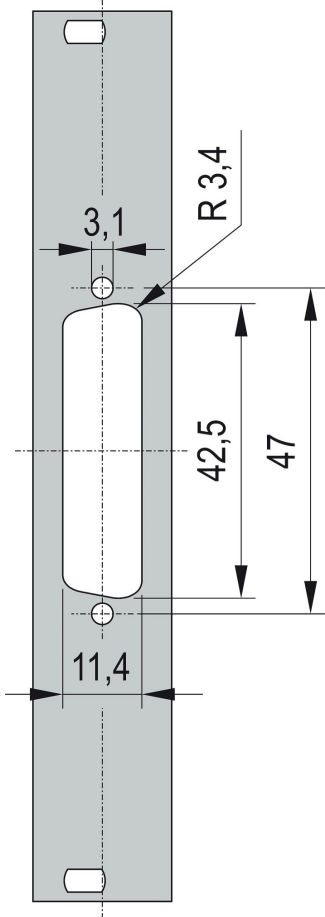

# 19" Front Panel With SUB-D Cut-Out

19" Front Panel with SUB-D Cut-Out or FDDI Cut-Out.

## FEATURES

19" Front Panel with Cutout for Sub-D, ST type 3 or FDDI

## SPECIFICATIONS

<b>Depth (D):</b>	2.5mm
<b>Material:</b>	Aluminum
<b>Accessory Type:</b>	Front panel
<b>Product Type:</b>	Front Panel

Table 1/2

Catalog Number	Rack Height	Rack Width	Package Quantity	Front Finish	Rear Finish	Number of Pins
30118-334	3U	4HP	1	Painted	Conductive	(1) 25
30118-332	3U	4HP	1	Painted	Conductive	(3) 9
30118-335	3U	4HP	1	Painted	Conductive	(2) 25
30118-338	3U	4HP	1	Painted	Conductive	(1) 9
30118-336	3U	4HP	1	Painted	Conductive	(2) 9

Table 2/2

Catalog Number	Color Code	Finish	Height (H)	Width (W)
30118-334	RAL 7035	Powder Coated	128.4mm	19.98mm
30118-332	RAL 7035	Powder Coated	128.4mm	19.98mm
30118-335	RAL 7035	Powder Coated	128.4mm	19.98mm
30118-338	RAL 7035	Powder Coated	128.4mm	19.98mm
30118-336	RAL 7035	Powder Coated	128.4mm	19.98mm