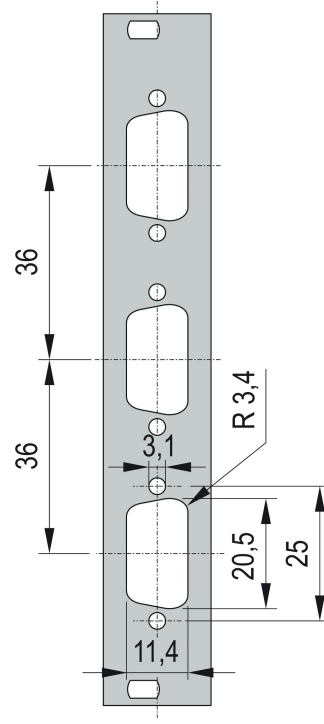

# 19" Front Panel With SUB-D Cut-Out

19" Front Panel with SUB-D Cut-Out or FDDI Cut-Out.

## FEATURES

19" Front Panel with Cutout for Sub-D, ST type 3 or FDDI

## SPECIFICATIONS

<b>Depth (D):</b>	2.5mm
<b>Material:</b>	Aluminum
<b>Accessory Type:</b>	Front panel
<b>Product Type:</b>	Front Panel

Table 1/2

Catalog Number	Rack Height	Rack Width	Package Quantity	Front Finish	Rear Finish	Number of Pins
30118-334	3U	4HP	1	Painted	Conductive	(1) 25
30118-332	3U	4HP	1	Painted	Conductive	(3) 9
30118-335	3U	4HP	1	Painted	Conductive	(2) 25
30118-338	3U	4HP	1	Painted	Conductive	(1) 9
30118-336	3U	4HP	1	Painted	Conductive	(2) 9

Table 2/2

Catalog Number	Color Code	Finish	Height (H)	Width (W)
30118-334	RAL 7035	Powder Coated	128.4mm	19.98mm
30118-332	RAL 7035	Powder Coated	128.4mm	19.98mm
30118-335	RAL 7035	Powder Coated	128.4mm	19.98mm
30118-338	RAL 7035	Powder Coated	128.4mm	19.98mm
30118-336	RAL 7035	Powder Coated	128.4mm	19.98mm