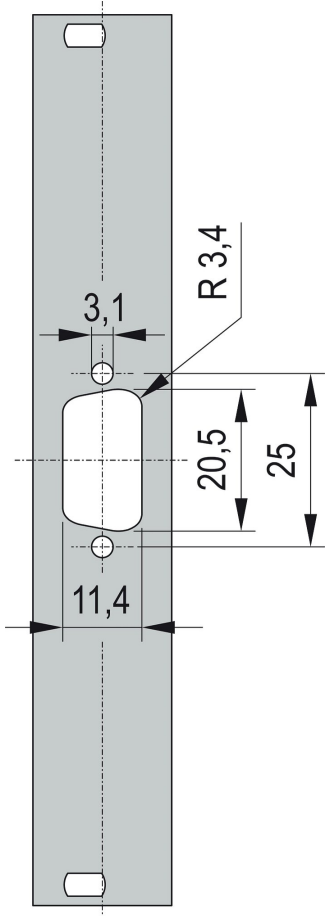

# 19" Front Panel With SUB-D Cut-Out

19" Front Panel with SUB-D Cut-Out or FDDI Cut-Out.

## FEATURES

19" Front Panel with Cutout for Sub-D, ST type 3 or FDDI

## SPECIFICATIONS

<b>Depth (D):</b>	2.5mm
<b>Material:</b>	Aluminum
<b>Accessory Type:</b>	Front panel
<b>Product Type:</b>	Front Panel

Table 1/2

Catalog Number	Rack Height	Rack Width	Package Quantity	Front Finish	Rear Finish	Number of Pins
30118-334	3U	4HP	1	Painted	Conductive	(1) 25
30118-332	3U	4HP	1	Painted	Conductive	(3) 9
30118-335	3U	4HP	1	Painted	Conductive	(2) 25
30118-338	3U	4HP	1	Painted	Conductive	(1) 9
30118-336	3U	4HP	1	Painted	Conductive	(2) 9

Table 2/2

Catalog Number	Color Code	Finish	Height (H)	Width (W)
30118-334	RAL 7035	Powder Coated	128.4mm	19.98mm
30118-332	RAL 7035	Powder Coated	128.4mm	19.98mm
30118-335	RAL 7035	Powder Coated	128.4mm	19.98mm
30118-338	RAL 7035	Powder Coated	128.4mm	19.98mm
30118-336	RAL 7035	Powder Coated	128.4mm	19.98mm