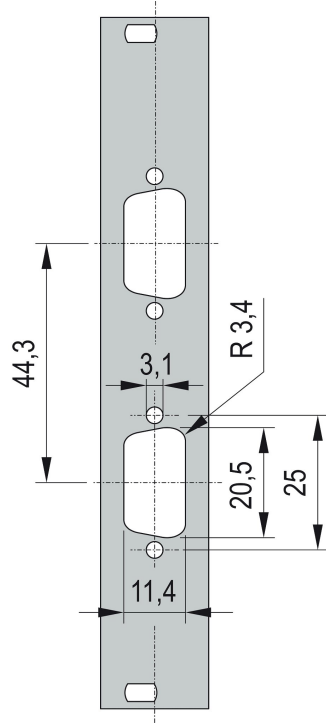

# 19" Front Panel With SUB-D Cut-Out

19" Front Panel with SUB-D Cut-Out or FDDI Cut-Out.

## FEATURES

19" Front Panel with Cutout for Sub-D, ST type 3 or FDDI

## SPECIFICATIONS

<b>Depth (D):</b>	2.5mm
<b>Material:</b>	Aluminum
<b>Accessory Type:</b>	Front panel
<b>Product Type:</b>	Front Panel

Table 1/2

Catalog Number	Rack Height	Rack Width	Package Quantity	Front Finish	Rear Finish	Number of Pins
30118-334	3U	4HP	1	Painted	Conductive	(1) 25
30118-332	3U	4HP	1	Painted	Conductive	(3) 9
30118-335	3U	4HP	1	Painted	Conductive	(2) 25
30118-338	3U	4HP	1	Painted	Conductive	(1) 9
30118-336	3U	4HP	1	Painted	Conductive	(2) 9

Table 2/2

Catalog Number	Color Code	Finish	Height (H)	Width (W)
30118-334	RAL 7035	Powder Coated	128.4mm	19.98mm
30118-332	RAL 7035	Powder Coated	128.4mm	19.98mm
30118-335	RAL 7035	Powder Coated	128.4mm	19.98mm
30118-338	RAL 7035	Powder Coated	128.4mm	19.98mm
30118-336	RAL 7035	Powder Coated	128.4mm	19.98mm