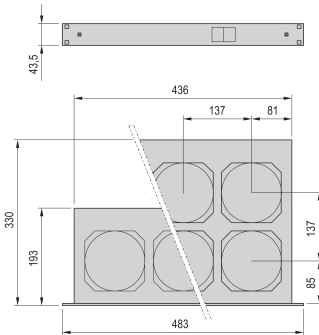

19" Fan Unit, 1 U, With Front Switch, 6 fans, 230 VAC

CATALOG NUMBER

10713-112

Front-mounted, illuminated mains switch on AC devices, coupled with additional rear mains outlet; mechanical strain relief for mains input and mains output cables.

CERTIFICATIONS

FEATURES

Can be adapted to subracks

Contact protection in accordance with DIN EN ISO 13857