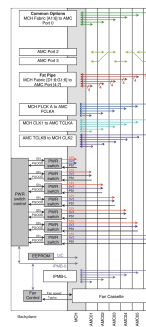

MTCA.0 System for 6 Single Mid-Size AMC Modules, MTCA.0, 1 U, 84 HP

CATALOG NUMBER

11850-025

1 U MicroTCA System with horizontal card cage for Single Width AdvancedMC Modules. The chassis has an AC Power input in the rear and an integrated 400 W Power Supply. The PM EMMC (Power Module Enhanced Management Controller) is installed onto the rear of the Backplane.

CERTIFICATIONS

FEATURES

In accordance with PICMG MTCA.0 R1.0 specification

1 U, 19" subrack system for 6 Single Mid-Size AdvancedMC modules, 1 Single Full-Size MCH

AC mains input (100 ... 240 VAC) on rear of case, embedded 400 W PSU, power management (PM EMMC) on backplane

Hot-swap fan module with cooling unit manager (CU EMMC), airflow from right to left

Air filter access from front

PRODUCT ATTRIBUTES

Product Type: System

Number of Slots: 6

Type: 19" Rack Mount

Backplane Type: MTCA.0 Star Topology, Scope Proposal

Data Transfer: 40 GbE; PCIe Gen3

Power per Slot: 50W

Input Voltage AC: 100 – 240V

Airflow Direction: Right to Left

Rack Height: 1U

Power Supply Type: Open Frame

Power Supply Included: Yes

Rear I/O: No