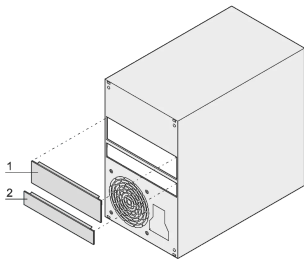

## CATALOG NUMBER

---

**24496-122**

Cover to close the cutout of a optical drive bay when drive is not installed.

## FEATURES

---

Front panel is clipped into drive unit cut-out with clamping device