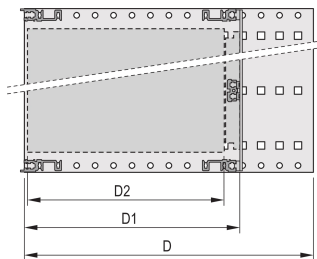

EuropacPRO 19" Subrack Kit for Backplane, Heavy, Retrofit Shielding, 3 U, 295 mm

CATALOG NUMBER

24563-163

Rear horizontal rail for backplane mounting with insulation strip

CERTIFICATIONS

FEATURES

Horizontal rail type "Heavy"

Shock and Vibration resistance up to 5 g

IP 20, in accordance with IEC 60529

Shock and vibration tested to the German "Bahn" standards BN 411002, BN 411003

Internal and external dimensions in accordance with: IEC 60297-3-100, -101, IEEE 1101.1