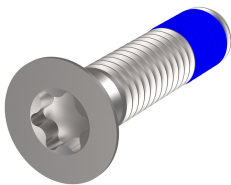

# Assembly Parts for Rugged Components, Countersunk Screw with Thread-locking Compound, M4 x 18

## CATALOG NUMBER

**24566-100**

Assembly parts with thread-locking compound for rugged Side Panel, horizontal rail, cover plates, rear angle.

## FEATURES

Screws for the following fixings: Rugged side panel - horizontal rail, Rugged side panel - cover plate, Rugged side panel - rear angle

## PRODUCT ATTRIBUTES

Type: Countersunk Screw

Length: 18mm

Package Quantity: 100

Thread Size: M4

Material: Stainless Steel

Product Family: EuropacPRO

Product Type: Assembly Kit