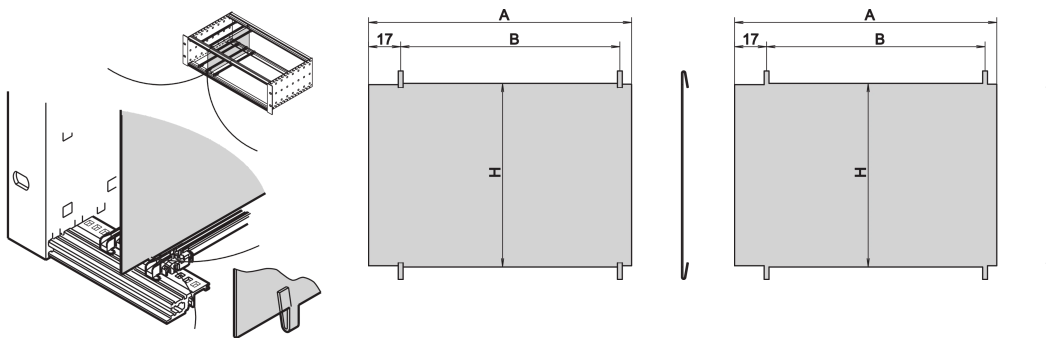

## CATALOG NUMBER

**34562-762**

The divider plate enables the user to create a separate area inside a subrack or case. The plate can be clipped into the perforation of the horizontal rails. The subracks or cases have to be disassembled if the plate will be assembled.

## FEATURES

Mounts by clipping into horizontal rails

Space requirement on component side: 2.0 mm

Fitting depends on gasketing method (stainless steel/textile gasket)

## PRODUCT ATTRIBUTES

Rack Height: 3U

Package Quantity: 1

Depth: 220mm

Length: 220mm

Material: Stainless Steel

Product Family: EuropacPRO

Product Type: Side Panel