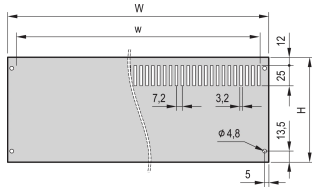

PropacPRO Rear Panel, Full Width, Unshielded

The rear panel, full width for PropacPRO Case mounts to the frame of the case. With or without vented slots.

CERTIFICATIONS

FEATURES

Alu panel, 2.0 mm (84 HP 2.5 mm)

Mounting with support bracket on case (right and left)

SPECIFICATIONS

Material:	Aluminum
Finish:	Anodized
Works With:	Cases
Product Family:	PropacPRO
Type:	Rear Panel
Product Type:	Side Panel

Table 1/2

Catalog Number	Rack Height	Rack Width	Design Feature	Package Quantity
24576-153	4U	63HP	Perforated	1
24576-145	2U	63HP	Perforated	1
24576-050	3U	84HP	Non-Perforated	1
24576-149	3U	63HP	Perforated	1
24576-150	3U	84HP	Perforated	1

Catalog Number	Rack Height	Rack Width	Design Feature	Package Quantity
24576-049	3U	63HP	Non-Perforated	1
24576-052	4U	42HP	Non-Perforated	1
24576-148	3U	42HP	Perforated	1
24576-045	2U	63HP	Non-Perforated	1
24576-152	4U	42HP	Perforated	1
24576-053	4U	63HP	Non-Perforated	1
24576-047	3U	28HP	Non-Perforated	1
24576-054	4U	84HP	Non-Perforated	1
24576-048	3U	42HP	Non-Perforated	1
24576-154	4U	84HP	Perforated	1
24576-146	2U	84HP	Perforated	1
24576-044	2U	42HP	Non-Perforated	1
24576-046	2U	84HP	Non-Perforated	1
24576-158	6U	84HP	Perforated	1
24576-147	3U	28HP	Perforated	1