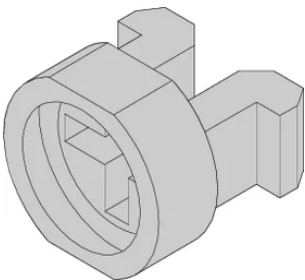

# Sleeves for M2.5

Sleeve guides the collar screw when fastening the front panel.

## FEATURES

Sleeve guides the collar screw when fastening the front panel

Sleeve is inserted into the elongated hole of the front panel

## ADDITIONAL PRODUCT DETAILS

---

Metal sleeves on the partial front panels must be pressed in.

All sleeves can be used for front panel > 2 HP.

## DIAGRAMS

---