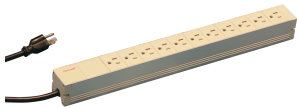

Socket Strip, USA

Modular, compact PDU with many function elements. Using a 1 U by 1 U aluminum chassis the PDU can easily be integrated in a rack with US outlets.

CERTIFICATIONS

FEATURES

Horizontal or vertical mounting

Socket strips can be rotated through all four directions (in 90° increments) during installation

Connecting cable 2 m, with USA plug

Socket strips with USA sockets

Mounting height 1 U

115 V, 15 A

In accordance with UL-498

SPECIFICATIONS

Material: Aluminum; Polyamide

Color: Grey

Product Type: Socket Strip

Table 1/2

| Catalog Number | Socket Type | Socket Quantity | Switched Outlets | Voltage AC | Package Quantity | Depth |
|----------------|-------------|-----------------|------------------|------------|------------------|-------|
| 60110-242 | USA | 11 | Yes | 115V | 1 | 44mm |