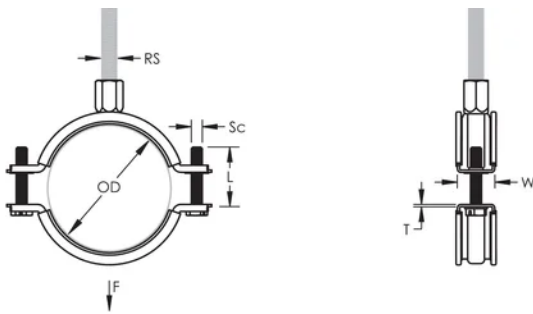

Finish: Electropolished

Color: Black

Temperature: -50 to 110 °C

Outer Diameter (OD): 68 - 78 mm

Pipe Size: 2 1/2"

NB/DN: 65

Rod Size (RS): M8;M10

Width (W): 23 mm

Thickness (T): 1.5 mm

Screw Diameter (Sc): 6

Screw Length (L): 32mm

Static Load: 700N

ADDITIONAL PRODUCT DETAILS

Lining is EPDM rubber.

DIAGRAMS

WARNING