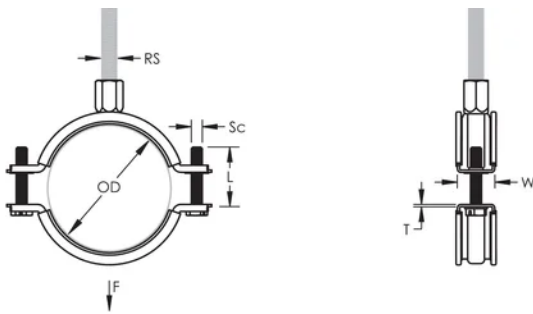

Finish: Electropolished

Color: Black

Temperature: -50 to 110 °C

Outer Diameter (OD): 108 - 118 mm

Pipe Size: 4"

NB/DN: 100

Rod Size (RS): M8;M10

Width (W): 23 mm

Thickness (T): 1.75 mm

Screw Diameter (Sc): 6

Screw Length (L): 37mm

Static Load: 1700N

ADDITIONAL PRODUCT DETAILS

Lining is EPDM rubber.

DIAGRAMS

WARNING