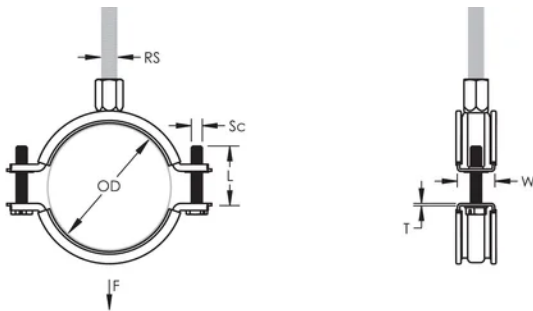

Combination nut can be attached to M8 or M10 threaded rod, simplifying material handling

Screw length has been optimized to accommodate an increased pipe range, reducing inventory

Category II noise reduction according to DIN EN ISO 3822-1

Finish: Electropolished

Color: Black

Temperature: -50 to 110 °C

Outer Diameter (OD): 190 - 200 mm

Rod Size (RS): M8;M10

Width (W): 27 mm

Thickness (T): 2.25 mm

Screw Diameter (Sc): 6

Screw Length (L): 37mm

Static Load: 3600N

ADDITIONAL PRODUCT DETAILS

Lining is EPDM rubber.

DIAGRAMS

WARNING

nVent products shall be installed and used only as indicated in nVent's product instruction sheets and training materials. Instruction sheets are available at www.nvent.com and from your nVent customer service representative. Improper installation, misuse, misapplication or other failure to completely follow nVent's instructions and warnings may cause product malfunction, property damage, serious bodily injury and death and/or void your warranty.