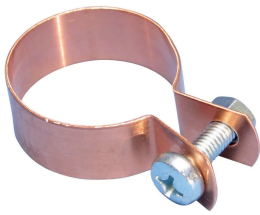

# STRC CU Strap Clamp for Copper Tube, 22 mm OD

## FEATURES

---

Includes fasteners, screw and nut

## PRODUCT ATTRIBUTES

---

Article Number: 574200

Material: Copper

Outer Diameter (OD): 22 mm

Width (W): 15 mm

Thickness (T): 0.6 mm

Screw Diameter (Sc): 6

Screw Length (L): 16mm