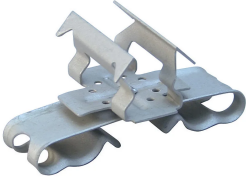

SCD Multi-Cable to Deck Clip

FEATURES

Provides support for low voltage cables

Flared edges for cable protection

Rotates 360 degrees to support various directional runs of cable

No tools required for installation