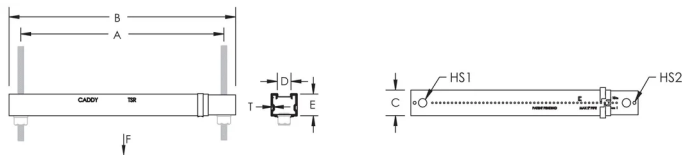

TSR1220N	366593	1330N	880N

ADDITIONAL PRODUCT DETAILS

Static Load 1 represents a distributed load for 12" - 20" (300 - 500 mm) installations and a point load for 12" - 16" (300 - 400 mm) installations. Static Load 2 represents a point load for 16" - 20" (400 - 500 mm) installations.

DIAGRAMS

WARNING

nVent products shall be installed and used only as indicated in nVent's product instruction sheets and training materials. Instruction sheets are available at www.nvent.com and from your nVent customer service representative. Improper installation, misuse, misapplication or other failure to completely follow nVent's instructions and warnings may cause product malfunction, property damage, serious bodily injury and death and/or void your warranty.

North America

+1.800.753.9221
Option 1 – Customer Care
Option 2 – Technical
Support

Europe

Netherlands:
+31 800-0200135
France:
+33 800 901 793

Europe

Germany:
800 1890272
Other Countries:
+31 13 5835404

APAC

Shanghai:
+ 86 21 2412 1618/19
Sydney:
+61 2 9751 8500

Our powerful portfolio of brands:

CADDY ERICO HOFFMAN ILSCO SCHROFF TRACHTE