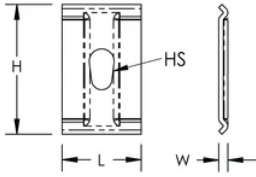

PEMSA Wire Basket Tray Center Support, M6 Hole

Data Solutions

CATALOG NUMBER

WBTCTRSPRTM6

CERTIFICATIONS

FEATURES

Ideal for tray widths up to 200mm

Side load access for cable installation

IEC 61537 load rating and earthing compliant

PRODUCT ATTRIBUTES

Article Number: 820400

Material: Steel

Finish: Electro galvanized

Length (L): 59mm

Width (W): 35mm

Height (H): 5mm

Hole Size (HS): 6mm

DIAGRAMS

WARNING

nVent products shall be installed and used only as indicated in nVent's product instruction sheets and training materials. Instruction sheets are available at www.nvent.com and from your nVent customer service representative. Improper installation, misuse, misapplication or other failure to completely follow nVent's instructions and warnings may cause product malfunction, property damage, serious bodily injury and death and/or void your warranty.