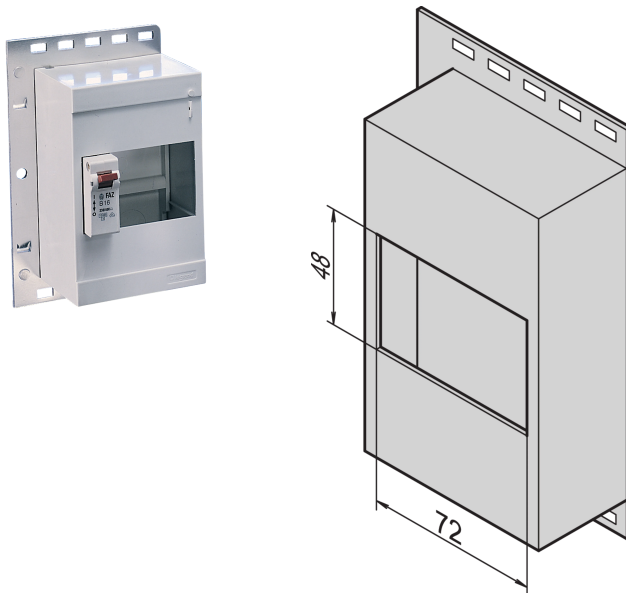

# Small Distribution Module

### CATALOG NUMBER

---

**20118-538**

Small Distribution Module.

### FEATURES

---

For fitting of power distribution modules on DIN central Rails (DIN 43880)

### PRODUCT ATTRIBUTES

---

Product Type: Power Distributor

Material: Polystyrene

Net Weight: 0.38kg

Package Quantity: 1