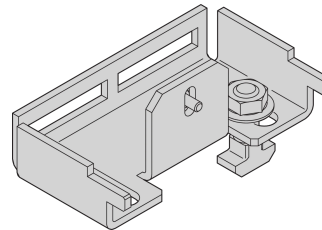

Aisle Containment Top Cover With Safety Glass, 1200W 600D

Data Solutions

CATALOG NUMBER

21130-588

Top cover in different depths to setup a aisle containment closing.

CERTIFICATIONS

FEATURES

Top covers to provide top cover for 2 cabinet rows

Suitable for an aisle width of 1200 mm

A top cover profile can raise the aisle height by 84 mm; please order separately

Top cover can be removed from inside (allows access to lighting and facilitates maintenance works)

PRODUCT ATTRIBUTES

Type: Aisle Top Cover

Width: 600mm

Depth: 1200mm

Material: Steel; Glass

Package Quantity: 1

Color: Black Grey

Color Code: RAL 7021