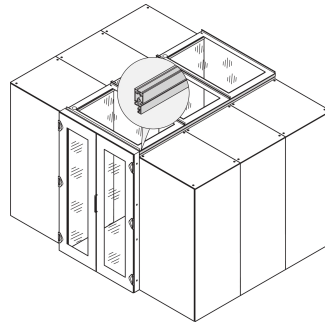

Aisle Containment Top Cover With Safety Glass, 1200W 600D

Data Solutions

CATALOG NUMBER

21130-588

Top cover in different depths to setup a aisle containment closing.

CERTIFICATIONS

FEATURES

Top covers to provide top cover for 2 cabinet rows

Suitable for an aisle width of 1200 mm

A top cover profile can raise the aisle height by 84 mm; please order separately

Top cover can be removed from inside (allows access to lighting and facilitates maintenance works)

PRODUCT ATTRIBUTES

Type: Aisle Top Cover

Width: 600mm

Depth: 1200mm

Material: Steel; Glass

Package Quantity: 1

Color: Black Grey

Color Code: RAL 7021