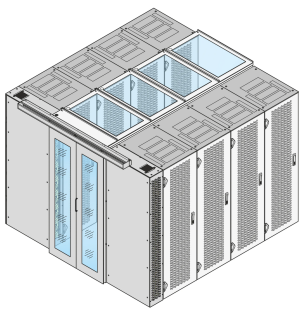

Aisle Containment Top Cover, 1200W 200D

Data Solutions

CATALOG NUMBER

21130-649

Top cover in different depths to setup a aisle containment closing.

FEATURES

Top covers to provide top cover for 2 cabinet rows

Suitable for an aisle width of 1200 mm

A top cover profile can raise the aisle height by 84 mm; please order separately

Top cover can be removed from inside (allows access to lighting and facilitates maintenance works)

PRODUCT ATTRIBUTES

Type: Aisle Top Cover

Width: 200mm

Depth: 1200mm

Material: Steel

Package Quantity: 1

Color: Black Grey

Color Code: RAL 7021