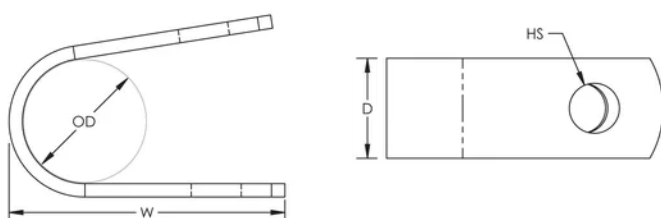

## SPECIFICATIONS

Table 1/2

Catalog Number	Article Number	Material	Outer Diameter (OD)	Depth (D)	Width (W)	Hole Size (HS)
PC010C	711390	Copper	10 mm	15mm	42 mm	7 mm
LPC801		Copper	11.91 mm	9.84mm	25 mm	4.76 mm
PC008A	711370	Aluminum	7 mm	10mm	28 mm	5 mm
LPC805		Copper	12.7 mm	15.88mm	31.75 mm	7.14 mm
LPA805		Aluminum	12.7 mm	15.88mm	31.75 mm	7.14 mm

## ADDITIONAL PRODUCT DETAILS

Typically installed every 3' (0.9 m) of conductor.

## DIAGRAMS