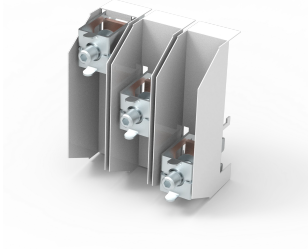

# Connection Set, W060

Connection terminal, 3 pole without cover.

## FEATURES

---

Description: Connection set, 3-pole without cover cap.

Rated voltage: 690 V

Width: 153

Pack quantity: 1 pc.

Approvals: CSA, UL, GL