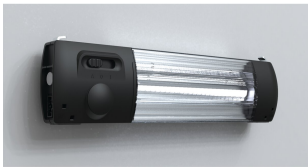

EL LED Enclosure Light

An LED light specially designed for nVent HOFFMAN enclosures. Tool-free assembly reduces the assembly time. Simple through wiring based on a plug and play system.

FEATURES

Description: LED enclosure light specially designed for nVent HOFFMAN enclosures. Fast and tool-free assembly thanks to a latching hook system designed to fit the 25mm hole pattern on nVent HOFFMAN enclosures. May be fitted horizontally or vertically.

Please be advised that when using the clamp mechanism to mount these lights, they cannot be installed on the top rail of ProLine and ProLine G2 cabinet frames.

SPECIFICATIONS

Color Temperature:	4000K
Operating Temperature:	-20 to 55°C
Color:	Black
Lamp Type:	LED
Light Color:	Neutral White
Material:	Plastic
Finish:	Smooth