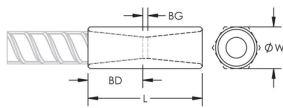

Bar Depth (BD): 21mm

Bar Gap (BG): 13mm

Unit Weight: 0.13 kg

Designed to Meet: AASHTO;ABNT NBR 8548:1984;ACI 318 Type 1 (125% Specified Yield);ACI 318 Type 2 (Specified Tensile);ACI 349;ACI 359;AS3600

ADDITIONAL PRODUCT DETAILS

Bar dimensions and weights listed may vary by region. Coupler sizes not shown may be available by special order. Contact your nVent LENTON representative for more information.

Suffix "EE" has been added to some part numbers to clarify design version among regions.

DIAGRAMS

WARNING

nVent products shall be installed and used only as indicated in nVent's product instruction sheets and training materials. Instruction sheets are available at www.nvent.com and from your nVent customer service representative. Improper installation, misuse, misapplication or other failure to completely follow nVent's instructions and warnings may cause product malfunction, property damage, serious bodily injury and death and/or void your warranty.

North America

+1.800.753.9221

Option 1 – Customer Care

Option 2 – Technical

Support

Europe

Netherlands:

+31 800-0200135

France:

+33 800 901 793

Europe

Germany:

800 1890272

Other Countries:

+31 13 5835404