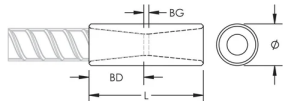

PRODUCT ATTRIBUTES

Material: Stainless Steel Duplex 2205 (EN 1.4462)

Finish: Plain

Rebar Size, Metric: 18 mm

Diameter (Ø): 25 mm

Length (L): 72mm

Bar Depth (BD): 29mm

Bar Gap (BG): 14mm

Bar dimensions and weights listed may vary by region. Coupler sizes not shown may be available by special order. Contact your nVent LENTON representative for more information.

DIAGRAMS

WARNING

nVent products shall be installed and used only as indicated in nVent's product instruction sheets and training materials. Instruction sheets are available at www.nvent.com and from your nVent customer service representative. Improper installation, misuse, misapplication or other failure to completely follow nVent's instructions and warnings may cause product malfunction, property damage, serious bodily injury and death and/or void your warranty.