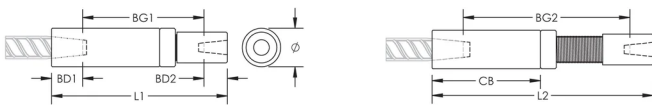

Length 1 (L1): 208 mm

Length 2 (L2): 273 mm

Bar Depth 1 (BD1): 37mm

Bar Depth 2 (BD2): 35mm

Bar Gap 1 (BG1): 136mm

Bar Gap 2 (BG2): 201mm

Coupler Body (CB): 132mm

Unit Weight: 1.75 kg

Designed to Meet: AASHTO;ABNT NBR 8548:1984;ACI 318 Type 1 (125% Specified Yield);ACI 318 Type 2 (Specified Tensile);ACI 349;ACI 359;AS3600

Package Quantity: 10

ADDITIONAL PRODUCT DETAILS

Bar dimensions and weights listed may vary by region. Coupler sizes not shown may be available by special order. Contact your nVent LENTON representative for more information.

DIAGRAMS

WARNING

---

nVent products shall be installed and used only as indicated in nVent's product instruction sheets and training materials. Instruction sheets are available at www.nvent.com and from your nVent customer service representative. Improper installation, misuse, misapplication or other failure to completely follow nVent's instructions and warnings may cause product malfunction, property damage, serious bodily injury and death and/or void your warranty.