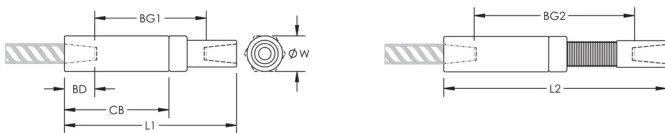

Length 1 (L1): 210 mm

Length 2 (L2): 273 mm

Bar Depth (BD): 37mm

Bar Gap 1 (BG1): 136mm

Bar Gap 2 (BG2): 199mm

Coupler Body (CB): 132mm

Unit Weight: 1.55 kg

Designed to Meet: AASHTO; ABNT NBR 8548:1984; ACI 318 Type 1 (125% Specified Yield); ACI 318 Type 2 (Specified Tensile); ACI 349; ACI 359; AS3600

Package Quantity: 10

ADDITIONAL PRODUCT DETAILS

Bar dimensions and weights listed may vary by region. Coupler sizes not shown may be available by special order. Contact your nVent LENTON representative for more information.

DIAGRAMS

WARNING

nVent products shall be installed and used only as indicated in nVent's product instruction sheets and training materials. Instruction sheets are available at www.nvent.com and from your nVent customer service representative. Improper installation, misuse, misapplication or other failure to completely follow nVent's instructions and warnings may cause product malfunction, property damage, serious bodily injury and death and/or void your warranty.

North America

+1.800.753.9221

Option 1 – Customer Care

Option 2 – Technical

Support

Europe

Netherlands:

+31 800-0200135

France:

+33 800 901 793

Europe

Germany:

800 1890272

Other Countries:

+31 13 5835404

APAC

Shanghai:

+ 86 21 2412 1618/19

Sydney:

+61 2 9751 8500

Our powerful portfolio of brands:

CADDY

ERICO

HOFFMAN

ILSCO

SCHROFF

TRACHTE