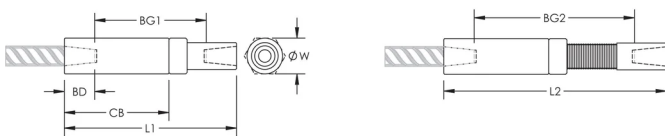

Rebar Size, Metric: 32 mm

Rebar Size, US: #10

Diameter ($\emptyset$): 60 mm

Length 1 (L1): 249 mm

Length 2 (L2): 321 mm

Bar Depth (BD): 45mm

Bar Gap 1 (BG1): 159mm

Bar Gap 2 (BG2): 231mm

Coupler Body (CB): 156mm

Unit Weight: 3.96 kg

Designed to Meet: AASHTO; ABNT NBR 8548:1984; ACI 318 Type 1 (125% Specified Yield); ACI 318 Type 2 (Specified Tensile); ACI 349; ACI 359; AS3600

Package Quantity: 5

ADDITIONAL PRODUCT DETAILS

Bar dimensions and weights listed may vary by region. Coupler sizes not shown may be available by special order. Contact your nVent LENTON representative for more information.

DIAGRAMS

WARNING

---

nVent products shall be installed and used only as indicated in nVent's product instruction sheets and training materials. Instruction sheets are available at www.nvent.com and from your nVent customer service representative. Improper installation, misuse, misapplication or other failure to completely follow nVent's instructions and warnings may cause product malfunction, property damage, serious bodily injury and death and/or void your warranty.