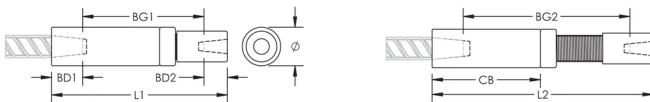

Length 2 (L2): 374 mm

Bar Depth 1 (BD1): 57mm

Bar Depth 2 (BD2): 52mm

Bar Gap 1 (BG1): 179mm

Bar Gap 2 (BG2): 265mm

Coupler Body (CB): 184mm

Unit Weight: 6.59 kg

Designed to Meet: AASHTO; ABNT NBR 8548:1984; ACI 318 Type 1 (125% Specified Yield); ACI 318 Type 2 (Specified Tensile); ACI 349; ACI 359; AS3600

Package Quantity: 3

ADDITIONAL PRODUCT DETAILS

Bar dimensions and weights listed may vary by region. Coupler sizes not shown may be available by special order. Contact your nVent LENTON representative for more information.

DIAGRAMS

WARNING

nVent products shall be installed and used only as indicated in nVent's product instruction sheets and training materials. Instruction sheets are available at www.nvent.com and from your nVent customer service representative. Improper installation, misuse, misapplication or other failure to completely follow nVent's instructions and warnings may cause product malfunction, property damage, serious bodily injury and death and/or void your warranty.

North America

+1.800.753.9221

Option 1 – Customer Care

Option 2 – Technical

Support

Europe

Netherlands:

+31 800-0200135

France:

+33 800 901 793

Europe

Germany:

800 1890272

Other Countries:

+31 13 5835404

APAC

Shanghai:

+ 86 21 2412 1618/19

Sydney:

+61 2 9751 8500

Our powerful portfolio of brands:

CADDY

ERICO

HOFFMAN

ILSCO

SCHROFF

TRACHTE