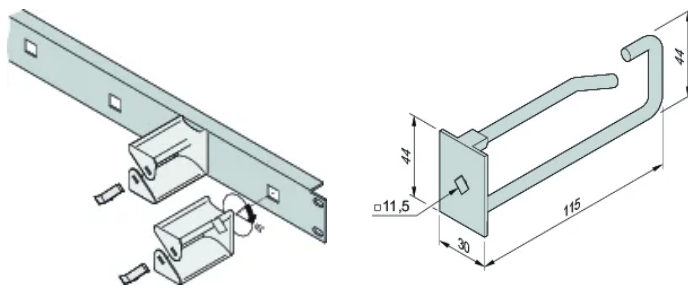

Catalog Number	Material	Depth (D)	Package Quantity	Color	Finish	Height (H)
60118-474	Steel, Polyamide	120.3mm	5		Zinc Plated	44mm

Table 2/2

Catalog Number	Length (L)	Cable Type
60118-473	80mm	Double
60118-457	115mm	Single
60118-459	100mm	Single
60118-458	55mm	Single
60118-474	115mm	Double

DIAGRAMS

WARNING

nVent products shall be installed and used only as indicated in nVent's product instruction sheets and training materials. Instruction sheets are available at www.nvent.com and from your nVent customer service representative. Improper installation, misuse, misapplication or other failure to completely follow nVent's instructions and warnings may cause product malfunction, property damage, serious bodily injury and death and/or void your warranty.

North America

All locations
+1.763.422.2661
Chat with us:
nvent.com/schroff

Europe

Straubenhardt, Germany
+49.7082.794.0
Betschdorf, France
+33.3.88.90.64.90
Warsaw, Poland
+48.22.209.98.35
Assago, Italy
+39.02.932.7141
Chat with us:
nvent.com/schroff

Asia

Shanghai, China
+86.21.2412.6943
Qingdao, China
+86.532.8771.6101
Singapore
+65.6768.5800
Shin-Yokohama, Japan
+81.45.476.0271
Chat with us:
nvent.com/schroff

Middle East & India

Dubai, United Arab Emirates
+971.4.378.1700
Bangalore, India
+91.80.6715.2001
Istanbul, Turkey
+90.216.250.7374
Chat with us:
nvent.com/schroff

Our powerful portfolio of brands:

CADDY ERICO HOFFMAN ILSCO SCHROFF TRACHTE