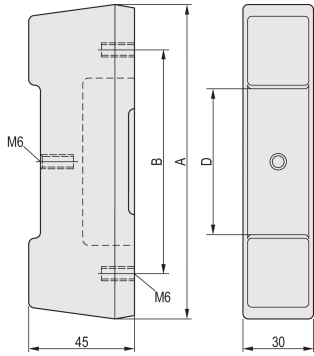

CompacPRO Rear Foot

The rear foot enables the assembly of the rear hood.

CERTIFICATIONS

FEATURES

PU foam, black

SPECIFICATIONS

- Works With:** Cases
- Product Family:** RatiopacPRO; RatiopacPRO AIR; CompacPRO; PropacPRO; Inpac
- Product Type:** Foot
- Type:** Foot
- Material:** Polyurethane

Table 1/1

Catalog Number	Rack Height	Package Quantity
20823-669	4U	1
20823-668	3U	2

WARNING

nVent products shall be installed and used only as indicated in nVent's product instruction sheets and training materials. Instruction sheets are available at www.nvent.com and from your nVent customer service representative. Improper installation, misuse, misapplication or other failure to completely follow nVent's instructions and warnings may cause product malfunction, property damage, serious bodily injury and death and/or void your warranty.