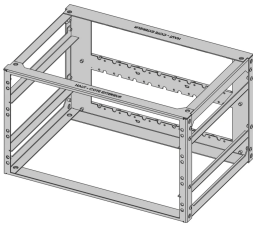

On Board Rack 6 U, 84 HP

CATALOG NUMBER

10170-012

Suitable for ongoing vibrations, shock, high temperatures, and high humidity.

CERTIFICATIONS

FEATURES

For mobile railway applications

Suitable for ongoing vibrations, shock, high temperatures, and high humidity

Suitable for 1, 2, or 3 U SNCF subracks (NF F61-005, CF 60-002)

Rear side is equipped for standard connectors; crossbar can be custom-coded for the SNCF coding pins

Crossbar with integrated cable channel

Several racks can be stacked or fitted in rows

Produced using a welding process, certified to EN 15085 (CL2)

Stainless Steel welds passivated to prevent corrosion

PRODUCT ATTRIBUTES

Product Family: On Board Rack

Rack Height: 6U

Height: 290mm

Rack Width: 84HP

Width: 496.4mm

Package Quantity: 1

Complies With: SNCF NFF 61005; SNCF NFF 60002

Depth: 341.8mm

Frame Material: Steel