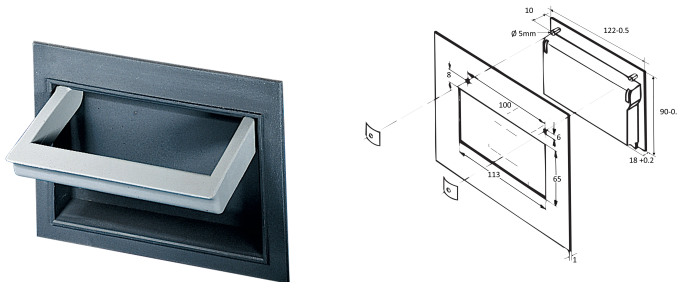

Folding Plastic Handle

CATALOG NUMBER

10505-014

Folding handles can be used instead of the pre-mounted handles shells.

CERTIFICATIONS

FEATURES

Static load-carrying capacity 20 kg/pair

Lock-in in folded and unfolded position

For case protection class up to IP 40

PRODUCT ATTRIBUTES

Product Type: Handle

Type: Static

Works With: Cases

Handle Type: Folding Handle

Material: Polyamide 6

Color: Grey