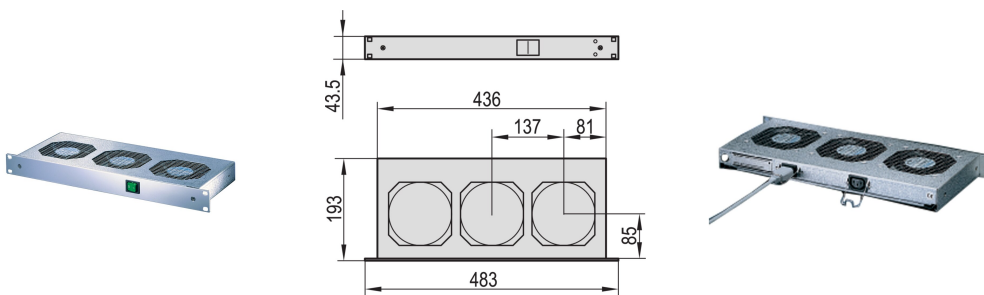

19" Fan Unit, 1 U, With Front Switch, 3 fans, 230 VAC

CATALOG NUMBER

10713-108

Front-mounted, illuminated mains switch on AC devices, coupled with additional rear mains outlet; mechanical strain relief for mains input and mains output cables.

CERTIFICATIONS

FEATURES

Can be adapted to subracks

Contact protection in accordance with DIN EN ISO 13857

PRODUCT ATTRIBUTES

Product Type: Fan Unit

Input Voltage AC: 230V min

Package Quantity: 1

Finish: Aluminum-Zinc Plated; Anodized

Material: Steel; Aluminum

Net Weight: 3.3kg

ADDITIONAL PRODUCT DETAILS

Please order mains cable separately.

Wide-range input voltage (86 ... 264 VAC) available on request.