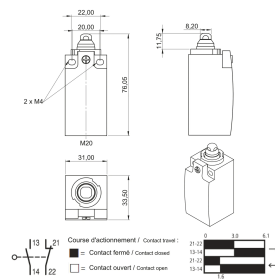

## CATALOG NUMBER

**20118-811**

Switch for connecting to the normally closed contacts of the door control module for manual door opening. This primarily is used for lights and cooling solutions which should be linked to the opening or closing of the door.