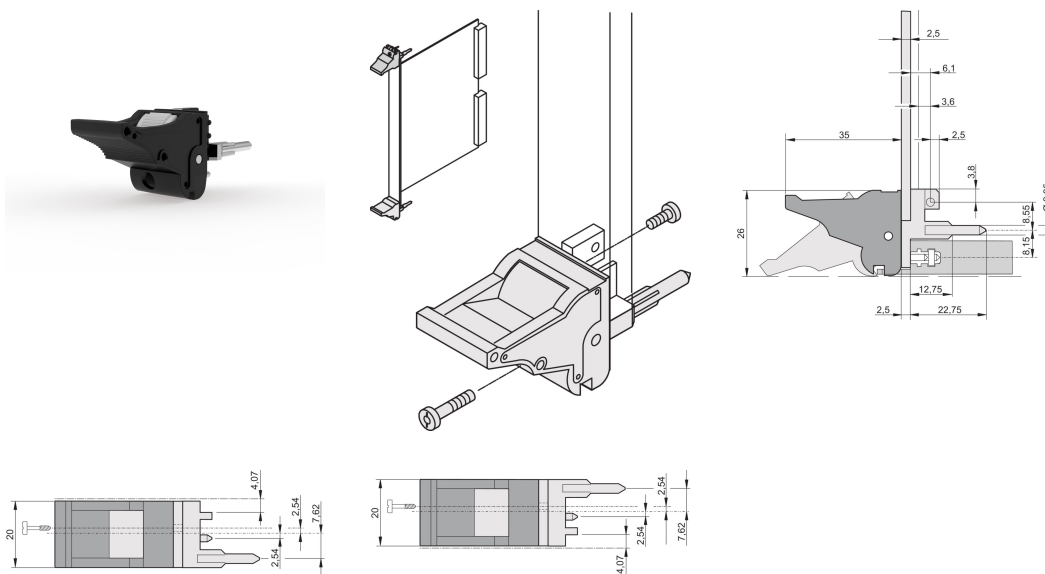

Insertor/Extractor Handle Type IEL, Black Lever, Grey Button, Bottom; 10 pieces

CATALOG NUMBER

20817-612

The inserter/extractor handle, type IEL in accordance with IEEE 1101.10. Two of these handles can overcome a single lever force of 700N (per pair).

CERTIFICATIONS

FEATURES

Suitable for insertion and extraction forces up to 700 N (per pair)

In accordance with IEEE 1101.10 and IEC 60297-3-102

A microswitch can be mounted

PRODUCT ATTRIBUTES

Package Quantity: 10

Handle Type: IEL; Bottom Front; Top Rear I/O

Flammability Rating: UL@ 94V-0

Color: Jet Black

Color Code: RAL 9005

Complies With: EN 45545-2

Depth (D): 60.45mm

Height (H): 25.5mm

Material: Polycarbonate; Zinc Alloy

Product Type: Handle

Type: Inserter/Extractor, Standard

Width (W): 19.8mm

Works With: Front Panels

Gross Weight: 0.246kg

ADDITIONAL PRODUCT DETAILS

Please order Coding pegs and Microswitch separately.

DIAGRAMS