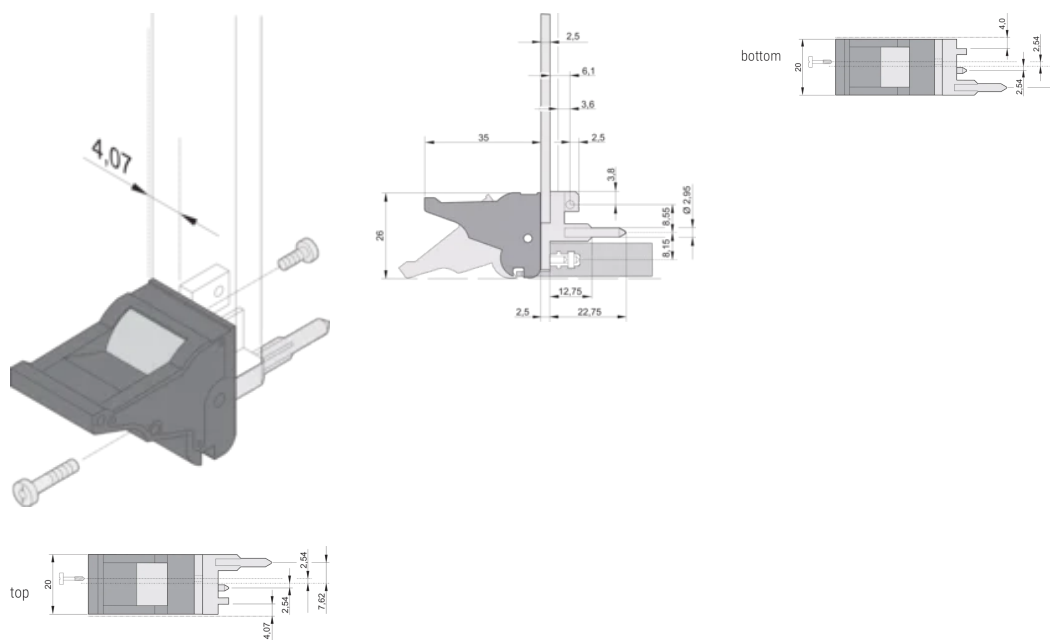

Handle Type: IEL; Bottom Front; Top Rear I/O

Flammability Rating: UL@ 94V-0

Color: Jet Black

Color Code: RAL 9005

Complies With: EN 45545-2

Depth (D): 60.45mm

Height (H): 25.5mm

Material: Polycarbonate; Zinc Alloy

Product Type: Handle

Type: Inserter/Extractor, Standard

Width (W): 19.8mm

Works With: Front Panels

Gross Weight: 0.246kg

ADDITIONAL PRODUCT DETAILS

Please order Coding pegs and Microswitch separately.

DIAGRAMS