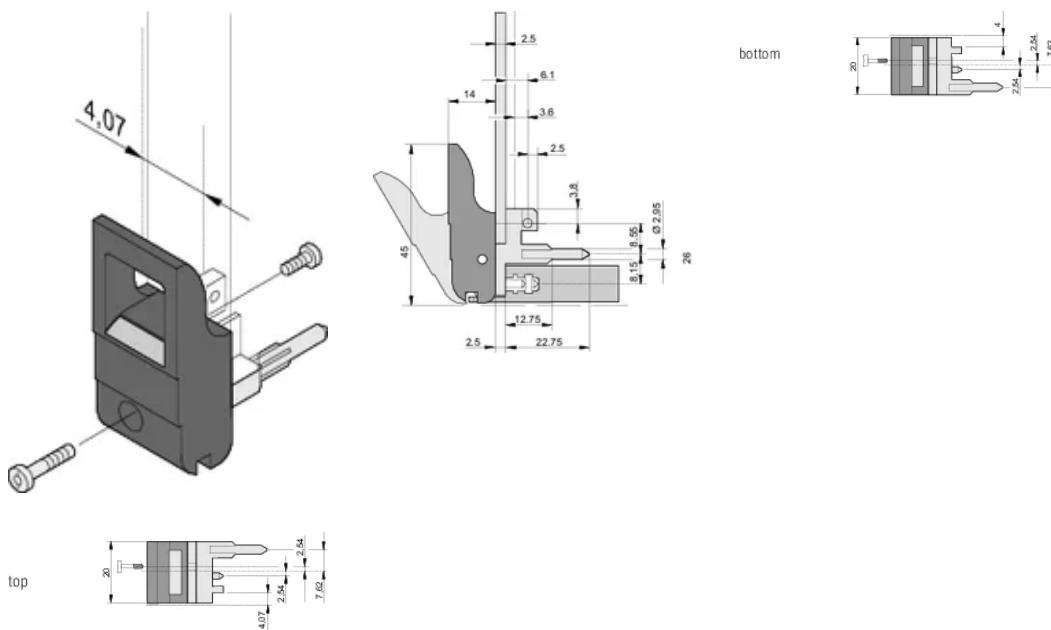

## FEATURES

Suitable for insertion and extraction forces up to 700 N (per pair)

In accordance with IEEE 1101.10 and IEC 60297-3-102

A microswitch can be mounted

Type: Inserter/Extractor, Standard

Works With: Front Panels

Gross Weight: 2.256kg

## DIAGRAMS