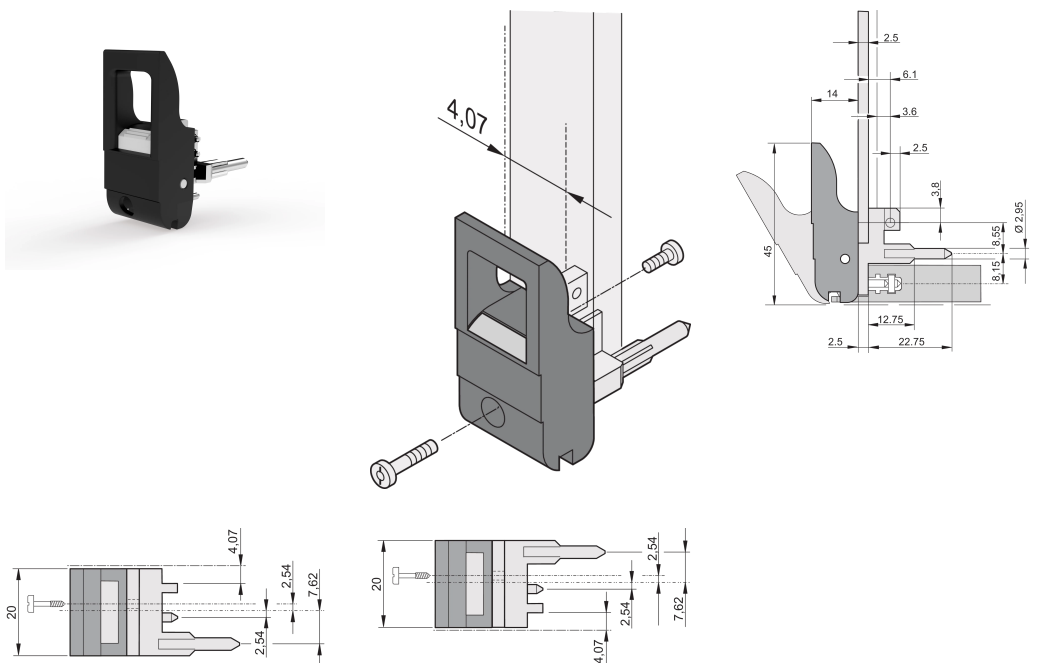

# Insertor/Extractor Handle Type IET, Black Lever, Grey Button, Bottom, 100 Pieces

## CATALOG NUMBER

**20817-653**

The inserter/extractor handle, type IET in accordance with IEEE 1101.10. Two of these handles can overcome a single lever force of 700 N (per pair).

## FEATURES

Suitable for insertion and extraction forces up to 700 N (per pair)

In accordance with IEEE 1101.10 and IEC 60297-3-102

A microswitch can be mounted

Type: Inserter/Extractor, Standard

Works With: Front Panels

Gross Weight: 2.256kg