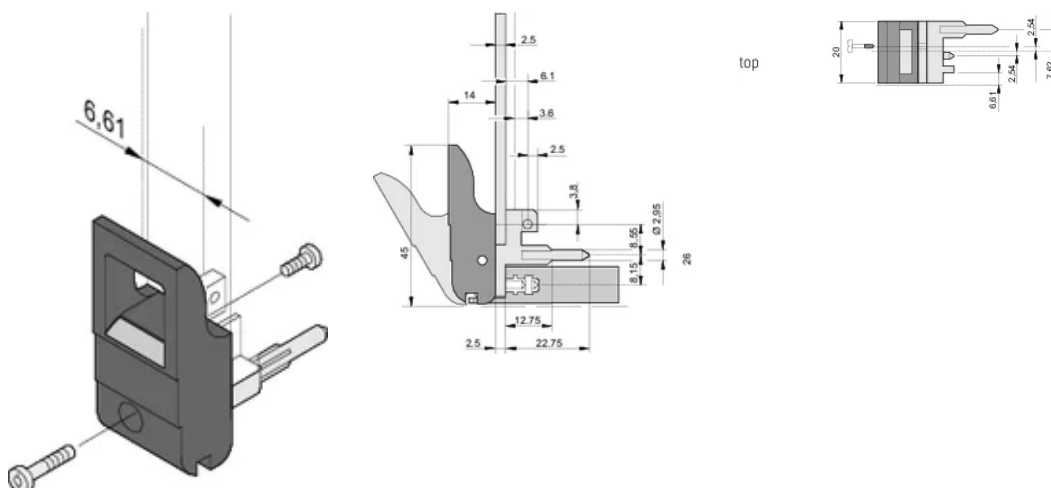

FEATURES

Suitable for insertion and extraction forces up to 700 N (per pair)

In accordance with IEEE 1101.10 and IEC 60297-3-102

A microswitch can be mounted

0.1" offset is used for PSUs with SMD Plus

PRODUCT ATTRIBUTES

Package Quantity: 10

Handle Type: IET; Bottom Front

Flammability Rating: UL® 94V-0

Color: Jet Black

Color Code: RAL 9005

Complies With: EN 45545-2

Depth (D): 39.15mm

Height (H): 44.65mm

Material: Polycarbonate; Zinc Alloy

Product Type: Handle

Type: Inserter/Extractor, 0.1" Offset

Width (W): 19.8mm

Works With: Front Panels

Net Weight: 0.24kg

ADDITIONAL PRODUCT DETAILS

Please order Coding pegs and Microswitch separately.

DIAGRAMS