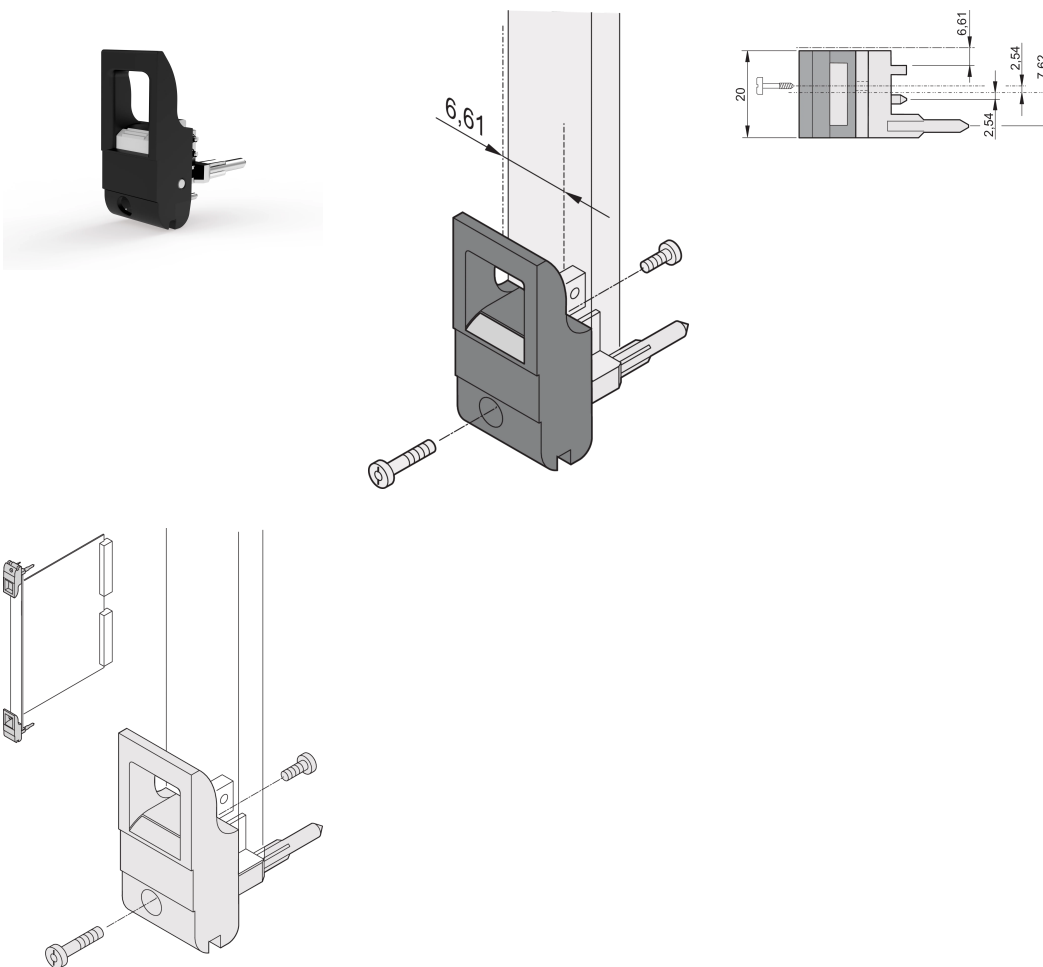

Insertor/Extractor Handle Type IET, Black Lever, Grey Button, Bottom; 10 pieces

CATALOG NUMBER

20817-706

The inserter/extractor handle, type IET in accordance with IEEE 1101.10, 0,1" offset. Two of these handles can overcome a single lever force of 700 N (per pair).

CERTIFICATIONS

FEATURES

Suitable for insertion and extraction forces up to 700 N (per pair)

In accordance with IEEE 1101.10 and IEC 60297-3-102

A microswitch can be mounted

0.1" offset is used for PSUs with SMD Plus

PRODUCT ATTRIBUTES

Package Quantity: 10

Handle Type: IET; Bottom Front

Flammability Rating: UL® 94V-0

Color: Jet Black

Color Code: RAL 9005

Complies With: EN 45545-2

Depth (D): 39.15mm

Height (H): 44.65mm

Material: Polycarbonate; Zinc Alloy

Product Type: Handle

Type: Inserter/Extractor, 0.1" Offset

Width (W): 19.8mm

Works With: Front Panels

Net Weight: 0.24kg

ADDITIONAL PRODUCT DETAILS