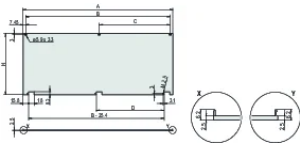

Mounting: Hinged, Bottom

Gasket Type: Textile EMC

Front Finish: Anodized

Rear Finish: Conductive

Treated Edges: No

Complies With: IEC 60297-3-101; IEEE 1101.1/10

Depth (D): 2.5mm

EMC Shielding: No (Retrofittable)

Finish: Anodized; Passivated

Height (H): 128.4mm

Material: Aluminum

Product Type: Front Panel

Type: Front Panel without Handle

Width (W): 426.4mm

Gross Weight: 0.546kg

ADDITIONAL PRODUCT DETAILS

Front panel can be removed in opened position ($> 135^\circ$).

DIAGRAMS

WARNING

---

nVent products shall be installed and used only as indicated in nVent's product instruction sheets and training materials. Instruction sheets are available at www.nvent.com and from your nVent customer service representative. Improper installation, misuse, misapplication or other failure to completely follow nVent's instructions and warnings may cause product malfunction, property damage, serious bodily injury and death and/or void your warranty.