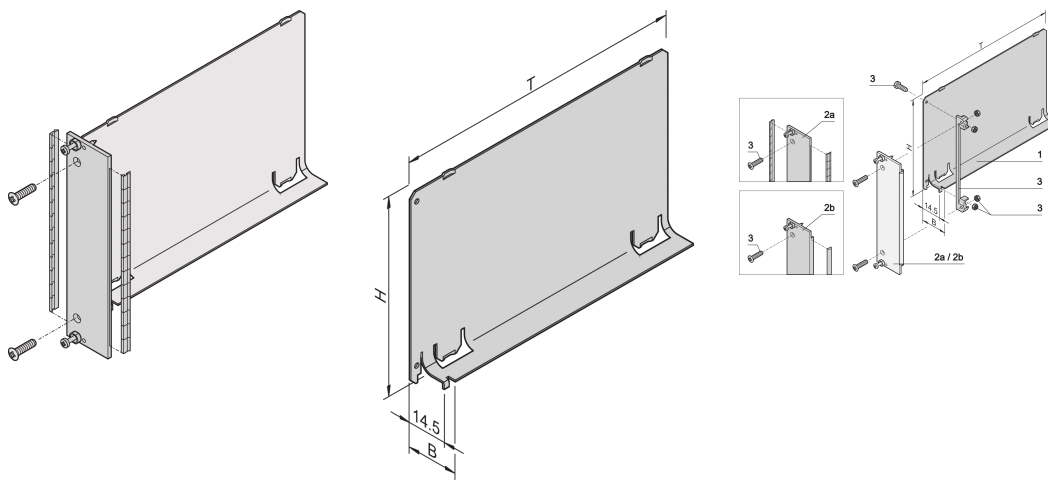

## CATALOG NUMBER

**20848-712**

The air baffle with flat front panel covers an empty slot and eliminates an air leak. The flat front panel accepts a stainless steel EMC gasket.

## PRODUCT ATTRIBUTES

Rack Height: 3U

Package Quantity: 1

Depth: 160mm

EMC Shielding: No (Retrofittable)

Finish: Anodized; Passivated

Material: Aluminum

Product Family: EuropacPRO; RatiopacPRO; RatiopacPRO AIR; CompacPRO; PropacPRO; Inpac