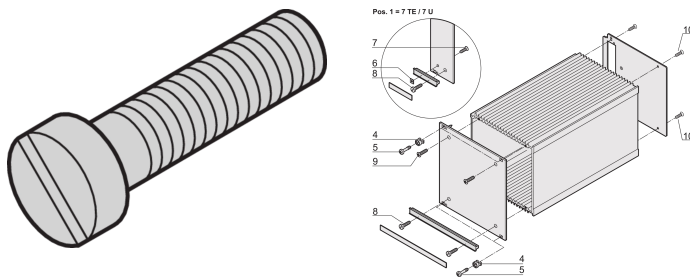

Cheesehead Screw, Slotted

CATALOG NUMBER

21100-150

Assmly kit enables a user to assemble a plastic front handle onto a front Panel, M2.5 x 16mm.

CERTIFICATIONS

FEATURES

For mounting front Panel with handle on frame-type plug-in unit

PRODUCT ATTRIBUTES

Product Type: Screw

Type: Screw

Works With: Front Panels

Package Quantity: 100

Thread Size: M2.5

Length: 16mm

Material: Steel

Finish: Nickel Plated

Net Weight: 0.061kg