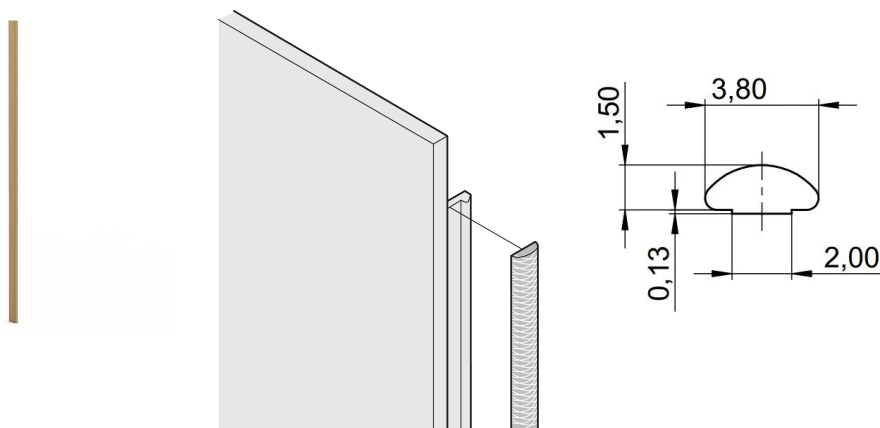

# Front Panel EMC Textile Shielding Kit, -40... +70°C, 3 U; 100 pieces

## CATALOG NUMBER

**21101-854**

The textile EMC gaskets are inserted into a slot on the right hand side of the U-shaped front panels. The gaskets are glued to the front panel.

## FEATURES

Textile EMC gasket is affixed laterally on the front panel or in the groove of the right-hand profile as appropriate.

Profile seal is bonded onto the contact surface of the 19" bracket or of the rear angle and sets up the conductive connection to the U-shaped front panels