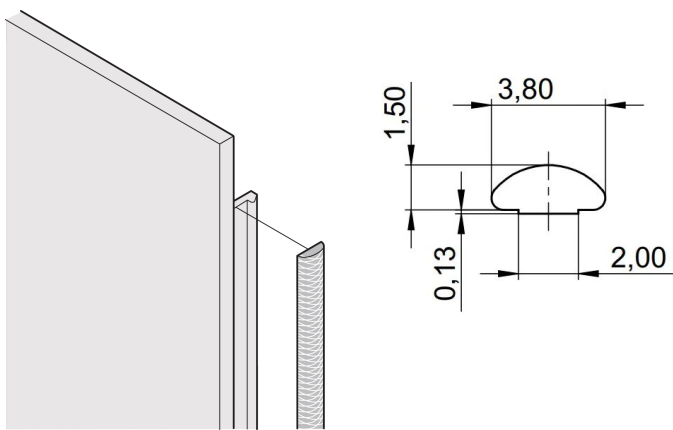

## CATALOG NUMBER

**21101-858**

The textile EMC gaskets are inserted into a slot on the right hand side of the U-shaped front panels. The gaskets are glued to the front panel.

## FEATURES

Textile EMC gasket is affixed laterally on the front panel or in the groove of the right-hand profile as appropriate.

Profile seal is bonded onto the contact surface of the 19" bracket or of the rear angle and sets up the conductive connection to the U-shaped front panels