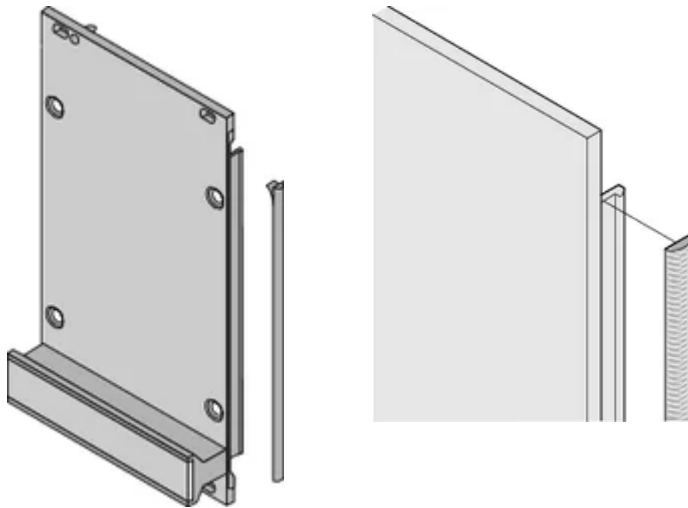

Product Family: EuropacPRO; RatiopacPRO; RatiopacPRO AIR; PropacPRO; Frame Type Plug-In Unit

Product Type: Shielding Kit

Works With: Subracks; Cases; Front Panels

Net Weight: 0.069kg

ADDITIONAL PRODUCT DETAILS

EMC gaskets (textile) are required for shielding the front panels.

DIAGRAMS

WARNING

nVent products shall be installed and used only as indicated in nVent's product instruction sheets and training materials. Instruction sheets are available at www.nvent.com and from your nVent customer service representative. Improper installation, misuse, misapplication or other failure to completely follow nVent's instructions and warnings may cause product malfunction, property damage, serious bodily injury and death and/or void your warranty.

North America

All locations
+1.763.422.2661
Chat with us:
nvent.com/schroff

Europe

Straubenhardt, Germany
+49.7082.794.0
Betschdorf, France
+33.3.88.90.64.90
Warsaw, Poland
+48.22.209.98.35
Assago, Italy
+39.02.932.7141
Chat with us:
nvent.com/schroff

Asia

Shanghai, China
+86.21.2412.6943
Qingdao, China
+86.532.8771.6101
Singapore
+65.6768.5800
Shin-Yokohama, Japan
+81.45.476.0271
Chat with us:
nvent.com/schroff

Middle East & India

Dubai, United Arab
Emirates
+971.4.378.1700
Bangalore, India
+91.80.6715.2001
Istanbul, Turkey
+90.216.250.7374
Chat with us:
nvent.com/schroff

Our powerful portfolio of brands:

CADDY ERICO HOFFMAN ILSCO SCHROFF TRACHTE