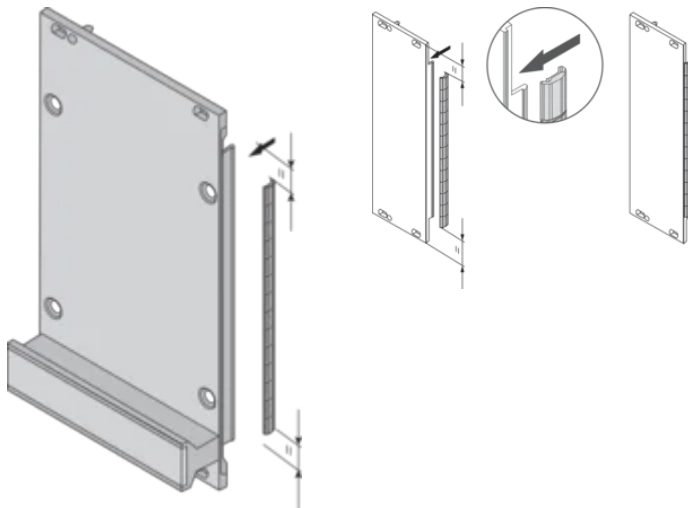

Package Quantity: 100

Material: Stainless Steel

Product Family: EuropacPRO; RatiopacPRO; RatiopacPRO AIR; PropacPRO; Frame Type Plug-In Unit

Product Type: Shielding Kit

Rack Width: 100HP

Works With: Subracks; Cases; Front Panels

Gross Weight: 0.072kg

ADDITIONAL PRODUCT DETAILS

EMC gaskets (stainless) are required for shielding the front panels.

DIAGRAMS

WARNING

---

nVent products shall be installed and used only as indicated in nVent's product instruction sheets and training materials. Instruction sheets are available at www.nvent.com and from your nVent customer service representative. Improper installation, misuse, misapplication or other failure to completely follow nVent's instructions and warnings may cause product malfunction, property damage, serious bodily injury and death and/or void your warranty.