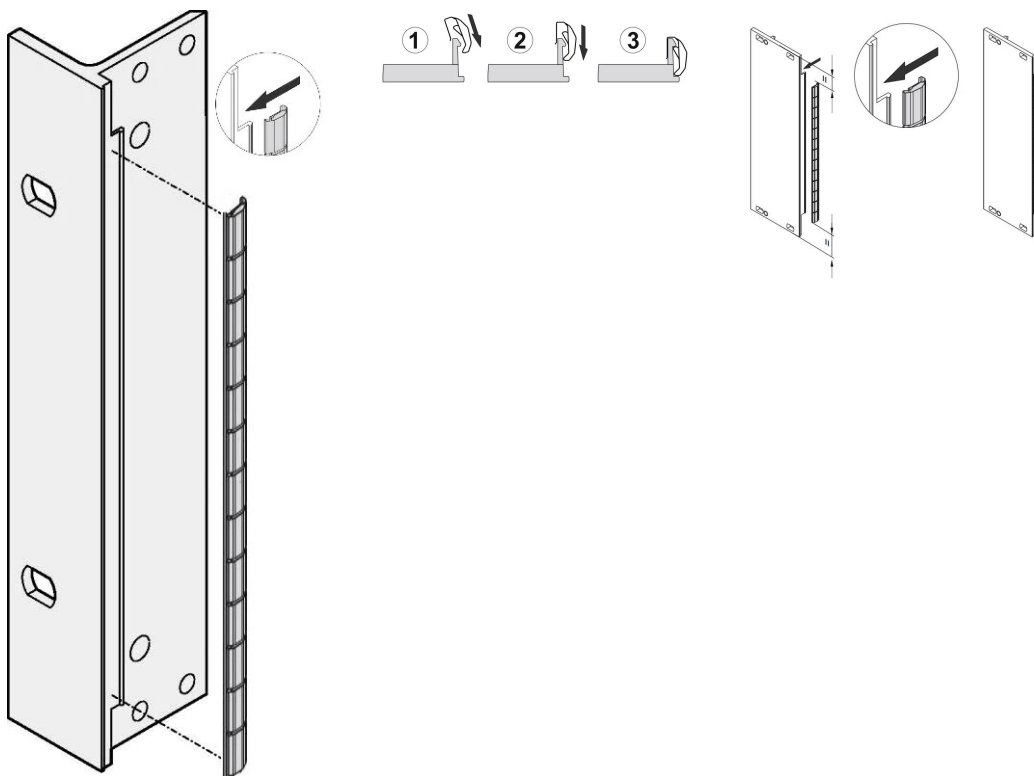

# Front Panel EMC Stainless Steel Shielding Kit, for U-Shaped front panels, 3 U, 100 Pieces

## CATALOG NUMBER

**21102-106**

The stainless EMC gaskets are inserted into a slot on the right hand side of the U-shaped front panels.

The gasket will be clipped onto the right front panel bracket, the 19" bracket or rear profile of the subrack

## FEATURES

The stainless steel EMC-gasket for SCHROFF U-shaped front panels, offers excellent performance in shielding effectiveness and an enormous temperature range from -200 to +160°C.

Easy mounting by clipping the gasket onto the right front panel bracket, the 19" bracket or rear profile of the subrack