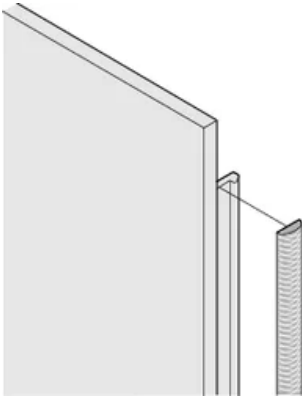

CERTIFICATIONS

FEATURES

Textile EMC gasket is affixed laterally on the front panel or in the groove of the right-hand profile as appropriate.

Profile seal is bonded onto the contact surface of the 19" bracket or of the rear angle and sets up the conductive connection to the U-shaped front panels

Temperature range -40 °C ... +85 °C

PRODUCT ATTRIBUTES

Rack Height: 3U

Package Quantity: 10

Depth (D): 1.62mm

Height (H): 97mm

Material: Thermoplastic Elastomer

Product Family: EuropacPRO; PropacPRO; RatiopacPRO AIR; PropacPRO; Frame Type Plug-In Unit

Product Type: Shielding Kit

Works With: Subracks; Cases; Front Panels

Gross Weight: 0.053kg

ADDITIONAL PRODUCT DETAILS

EMC gaskets (textile) are required for shielding the front panels.

DIAGRAMS

WARNING

nVent products shall be installed and used only as indicated in nVent's product instruction sheets and training materials. Instruction sheets are available at www.nvent.com and from your nVent customer service representative. Improper installation, misuse, misapplication or other failure to completely follow nVent's instructions and warnings may cause product malfunction, property damage, serious bodily injury and death and/or void your warranty.