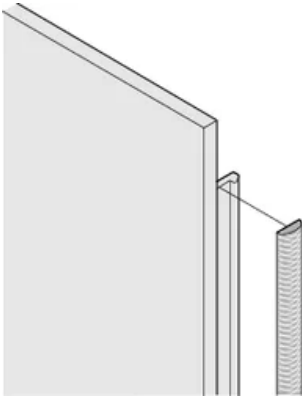

CERTIFICATIONS

FEATURES

Textile EMC gasket is affixed laterally on the front panel or in the groove of the right-hand profile as appropriate.

Profile seal is bonded onto the contact surface of the 19" bracket or of the rear angle and sets up the conductive connection to the U-shaped front panels

Temperature range -40 °C ... +85 °C

PRODUCT ATTRIBUTES

Rack Height: 6U

Package Quantity: 10

Depth (D): 1.62mm

Height (H): 232mm

Material: Thermoplastic Elastomer

Product Family: EuropacPRO; PropacPRO; RatiopacPRO AIR; PropacPRO; Frame Type Plug-In Unit

Product Type: Shielding Kit

Works With: Subracks; Cases; Front Panels

Gross Weight: 0.101kg

ADDITIONAL PRODUCT DETAILS

EMC gaskets (textile) are required for shielding the front panels.

DIAGRAMS

WARNING

nVent products shall be installed and used only as indicated in nVent's product instruction sheets and training materials. Instruction sheets are available at www.nvent.com and from your nVent customer service representative. Improper installation, misuse, misapplication or other failure to completely follow nVent's instructions and warnings may cause product malfunction, property damage, serious bodily injury and death and/or void your warranty.