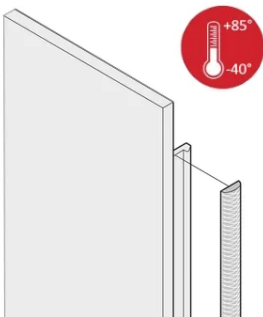

Front Panel EMC Textile Shielding Kit, -40... +85°C, 6 U; 10 pieces

CATALOG NUMBER

21102-855

The textile EMC gaskets are inserted into a slot on the right hand side of the U-shaped front panels. The gaskets are glued to the front panel. For an expanded temperature range up to +85°C.

CERTIFICATIONS

FEATURES

Textile EMC gasket is affixed laterally on the front panel or in the groove of the right-hand profile as appropriate.

Profile seal is bonded onto the contact surface of the 19" bracket or of the rear angle and sets up the conductive connection to the U-shaped front panels

Temperature range -40 °C ... +85 °C

PRODUCT ATTRIBUTES

Rack Height: 6U

Package Quantity: 10

Depth (D): 1.62mm

Height (H): 232mm

Material: Thermoplastic Elastomer

Product Family: EuropacPRO; PropacPRO; RatiopacPRO AIR; PropacPRO; Frame Type Plug-In Unit