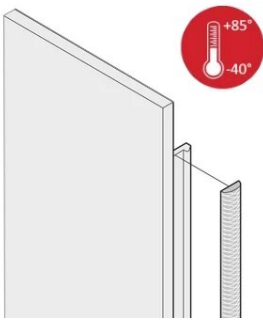

# Front Panel EMC Textile Shielding Kit, -40...+85°C, 5 U, 10 Pieces

## CATALOG NUMBER

**21102-978**

The textile EMC gaskets are inserted into a slot on the right hand side of the U-shaped front panels. The gaskets are glued to the front panel. For an expanded temperature range up to +85°C.

## FEATURES

Textile EMC gasket is affixed laterally on the front panel or in the groove of the right-hand profile as appropriate.

Profile seal is bonded onto the contact surface of the 19" bracket or of the rear angle and sets up the conductive connection to the U-shaped front panels